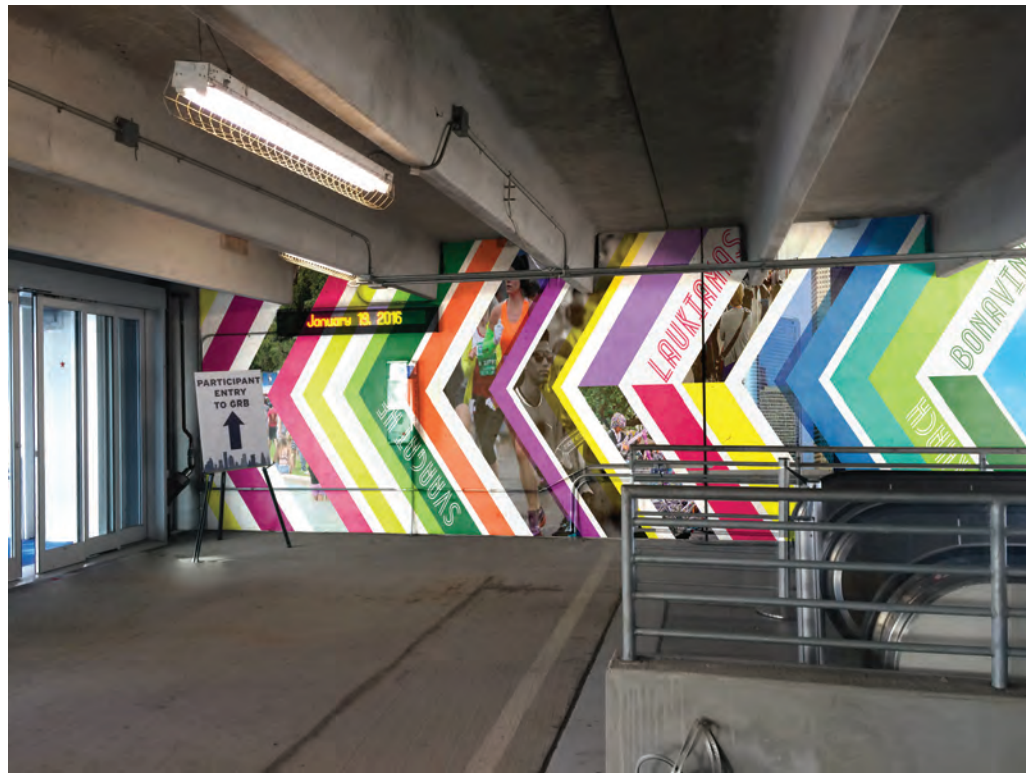

1 Garage Wall - Front View
Scale: 1/4"=1'

Printed graphics on exterior grade vinyl.
Heat applied directly to CMU or plaster wall.

Wall Conditions

1 Garage Wall - Front View
 Scale: 1/8"=1'

Printed graphics on exterior grade clear vinyl
 for visibility, glass application

Printed graphics on exterior grade vinyl.
 Heat applied directly to CMU or plaster wall.