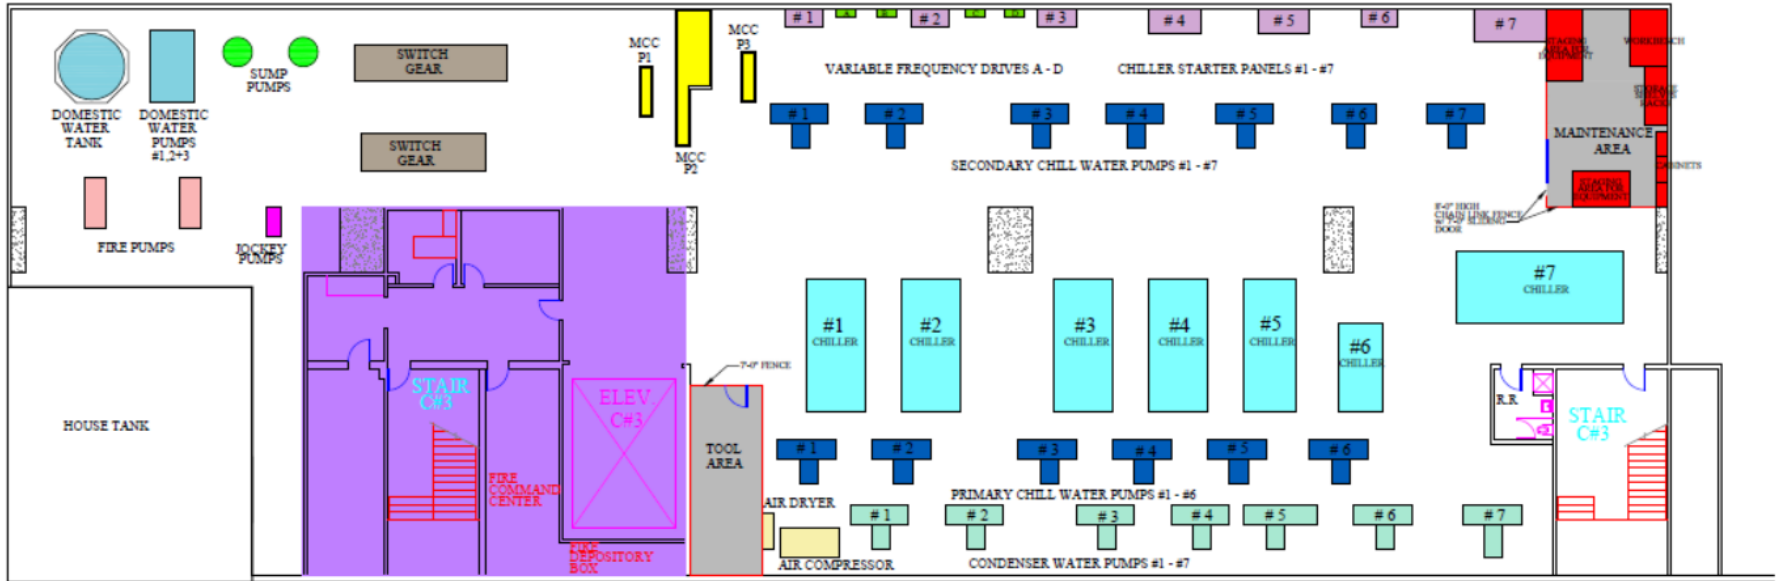

● FIBER CONNECTION
● NEW BAS NETWORK SWITCH
MECHANICAL LEVEL - +35

GEORGE R. BROWN CONVENTION CENTER

GEORGE R. BROWN CONVENTION CENTER

● FIBER CONNECTION
● NEW BAS NETWORK SWITCH
MECHANICAL LEVEL - +35

1 2 3 4 5 6 7 8 9 10
0 1 2 3 4 5 6 7 8 9 10
SCALE IN METERS

GEORGE R. BROWN CONVENTION CENTER

LEVEL - MAIN PLANT