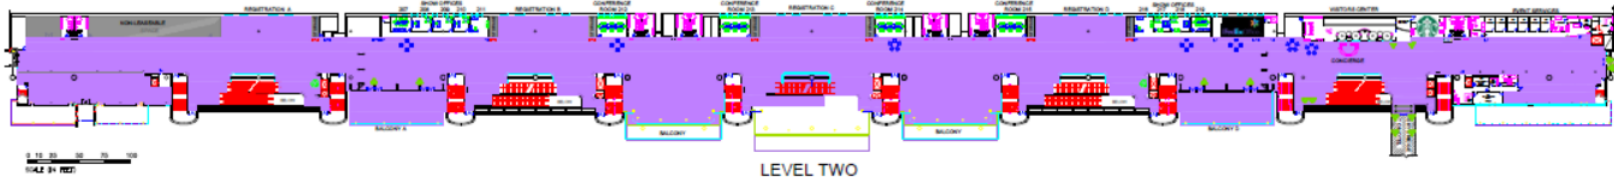

● FIBER CONNECTION
● NEW BAS NETWORK SWITCH
MECHANICAL LEVEL - +35

GEORGE R. BROWN CONVENTION CENTER

GEORGE R. BROWN CONVENTION CENTER

● FIBER CONNECTION
● NEW BAS NETWORK SWITCH
MECHANICAL LEVEL - +35

1 2 3 4 5 6 7 8 9 10
0 1 2 3 4 5 6 7 8 9 10
SCALE IN METERS

GEORGE R. BROWN CONVENTION CENTER

LEVEL - MAIN PLANT