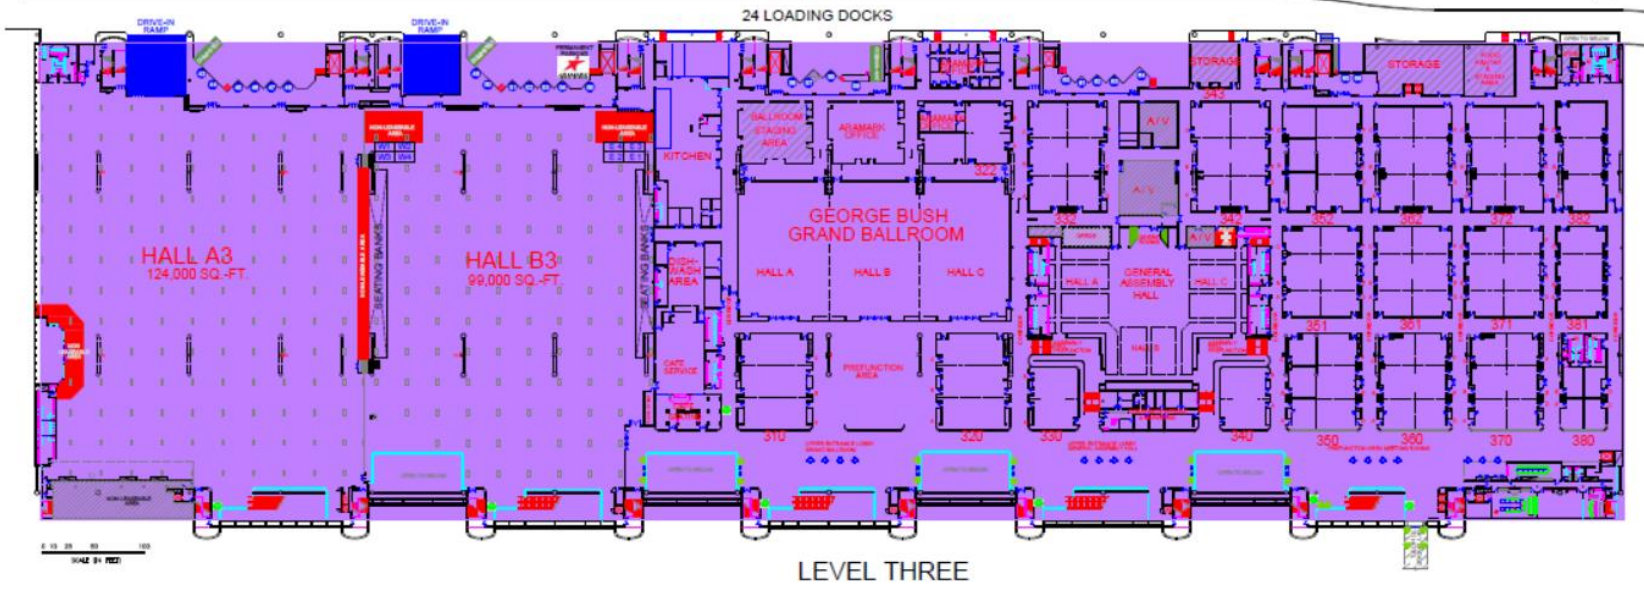

● FIBER CONNECTION
● NEW BAS NETWORK SWITCH
MECHANICAL LEVEL - +35

GEORGE R. BROWN CONVENTION CENTER

GEORGE R. BROWN CONVENTION CENTER

● FIBER CONNECTION
● NEW BAS NETWORK SWITCH
MECHANICAL LEVEL - +35

1 2 3 4 5 6 7 8 9 10
0 1 2 3 4 5 6 7 8 9 10
SCALE IN METERS

GEORGE R. BROWN CONVENTION CENTER

LEVEL - MAIN PLANT